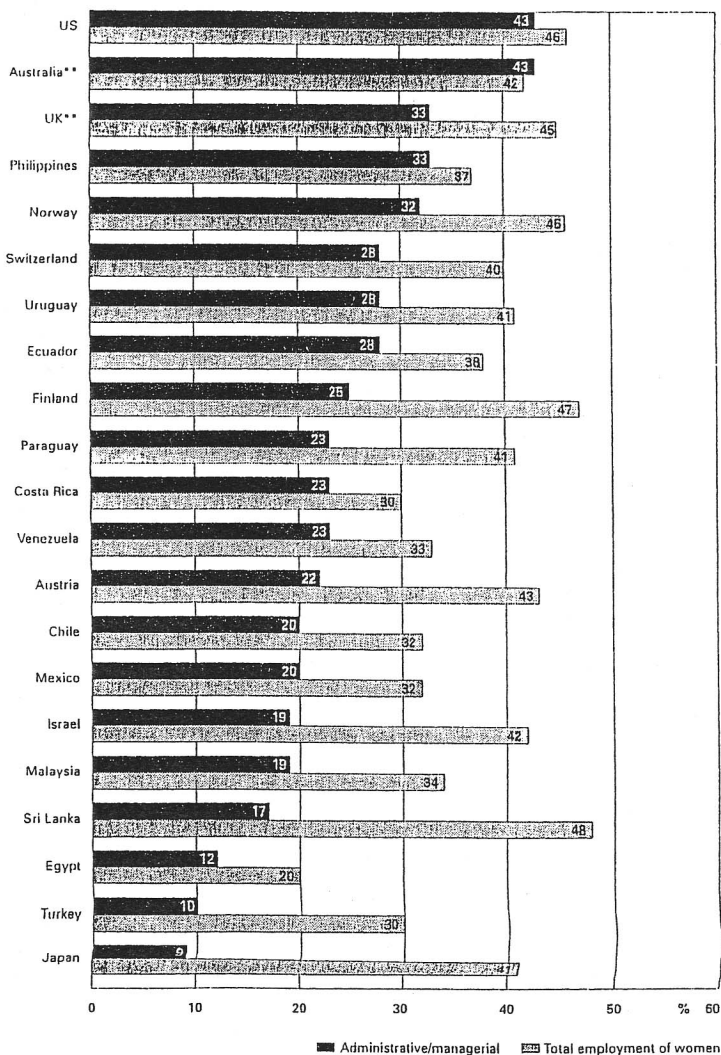

# 図12 管理職・専門職の国際比較1997年 I L O 報告

Figure 1.11. Women's share of administrative and managerial jobs\* and share in total employment, 1994-95

\* Administrative and managerial workers classified as Major Group 2 in the International Standard Classification of Occupations (ISCO-68). Includes legislative officials, administrators and managers.